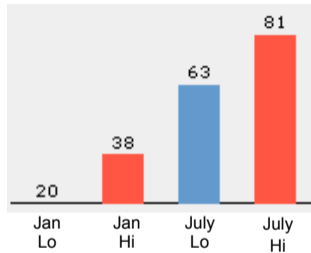

This report is a detailed community overview for **02891, WESTERLY, RI.**

 **POPULATION DEMOGRAPHICS (FAQ)**

The population of the community broken down by age group. The numbers at the top of each bar indicate the number of people in the age bracket below.

→ CLIMATE AND WEATHER

The average high and low temperature chart below serves as a useful measure of climate. Weather Risk suggests the risk of certain weather events occurring in this community as compared to the national average. The national average for each type of event equals a score of 100, so a score of 200 would represent twice the risk as the national average, and a score of 50 would represent half the risk of the national average.

→ **TEMPERATURE (degrees F)**

→ **WEATHER RISK (FAQ)**

National Average

[→ EMPLOYMENT & FINANCE \(FAQ\)](#)

Workforce

Income by dollar range (Median Income: \$48,602)

➔ CRIME (FAQ)

The Crime Index suggests the risk of certain types of crime occurring in this community as compared to the national average. The national average for each type of crime equals a score of 100, so a score of 200 would represent twice the risk as the national average, and a score of 50 would represent half the risk of the national average.