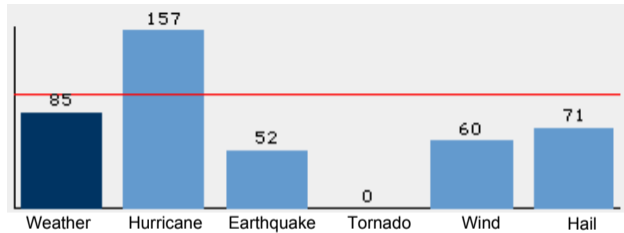

This report is a detailed community overview for **02891, WESTERLY, RI.**

 **POPULATION DEMOGRAPHICS (FAQ)**

The population of the community broken down by age group. The numbers at the top of each bar indicate the number of people in the age bracket below.

→ CLIMATE AND WEATHER

The average high and low temperature chart below serves as a useful measure of climate. Weather Risk suggests the risk of certain weather events occurring in this community as compared to the national average. The national average for each type of event equals a score of 100, so a score of 200 would represent twice the risk as the national average, and a score of 50 would represent half the risk of the national average.

→ **TEMPERATURE (degrees F)**

→ **WEATHER RISK (FAQ)**

National Average

[→ EMPLOYMENT & FINANCE \(FAQ\)](#)

Workforce

Income by dollar range (Median Income: \$48,602)

➔ CRIME (FAQ)

The Crime Index suggests the risk of certain types of crime occurring in this community as compared to the national average. The national average for each type of crime equals a score of 100, so a score of 200 would represent twice the risk as the national average, and a score of 50 would represent half the risk of the national average.