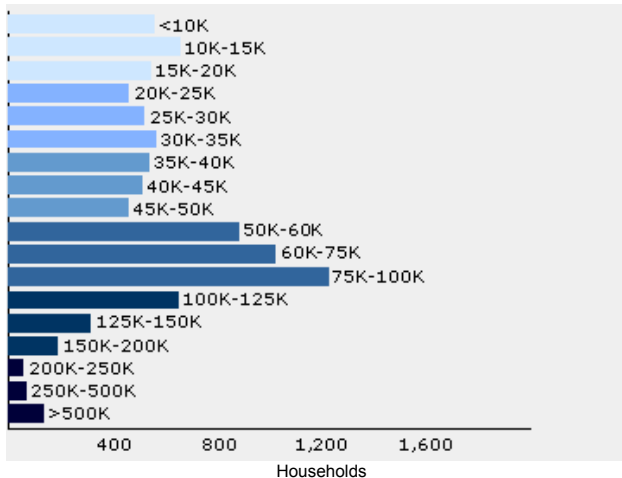

This report is a detailed community overview for **02891, WESTERLY, RI.**

 **POPULATION DEMOGRAPHICS (FAQ)**

The population of the community broken down by age group. The numbers at the top of each bar indicate the number of people in the age bracket below.

→ CLIMATE AND WEATHER

The average high and low temperature chart below serves as a useful measure of climate. Weather Risk suggests the risk of certain weather events occurring in this community as compared to the national average. The national average for each type of event equals a score of 100, so a score of 200 would represent twice the risk as the national average, and a score of 50 would represent half the risk of the national average.

→ **TEMPERATURE (degrees F)**

→ **WEATHER RISK (FAQ)**

National Average

[→ EMPLOYMENT & FINANCE \(FAQ\)](#)

Workforce

Income by dollar range (Median Income: \$48,602)

➔ CRIME (FAQ)

The Crime Index suggests the risk of certain types of crime occurring in this community as compared to the national average. The national average for each type of crime equals a score of 100, so a score of 200 would represent twice the risk as the national average, and a score of 50 would represent half the risk of the national average.

National Average