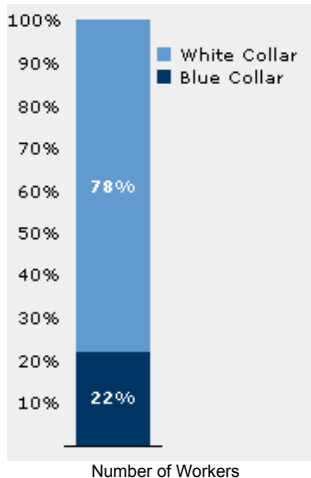

→ **TEMPERATURE (degrees F)**

→ **WEATHER RISK (FAQ)**

National Average

[→ EMPLOYMENT & FINANCE \(FAQ\)](#)

Workforce

Income by dollar range (Median Income: \$48,602)

➔ CRIME (FAQ)

The Crime Index suggests the risk of certain types of crime occurring in this community as compared to the national average. The national average for each type of crime equals a score of 100, so a score of 200 would represent twice the risk as the national average, and a score of 50 would represent half the risk of the national average.