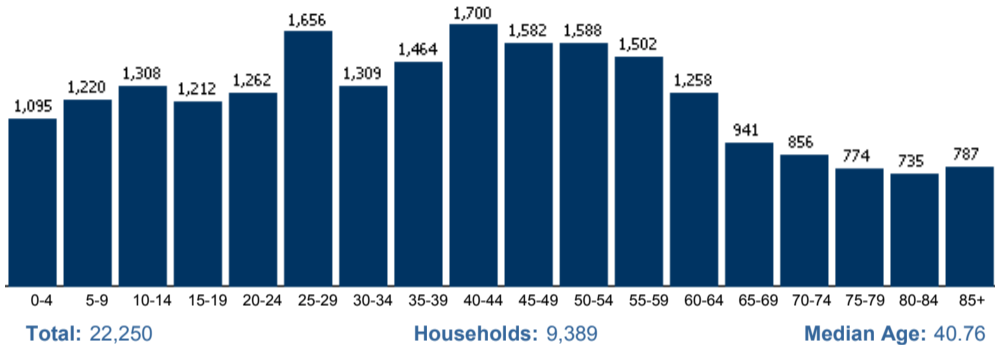

This report is a detailed community overview for **02891, WESTERLY, RI.**

 **POPULATION DEMOGRAPHICS (FAQ)**

The population of the community broken down by age group. The numbers at the top of each bar indicate the number of people in the age bracket below.

→ CLIMATE AND WEATHER

The average high and low temperature chart below serves as a useful measure of climate. Weather Risk suggests the risk of certain weather events occurring in this community as compared to the national average. The national average for each type of event equals a score of 100, so a score of 200 would represent twice the risk as the national average, and a score of 50 would represent half the risk of the national average.

→ **TEMPERATURE (degrees F)**

→ **WEATHER RISK (FAQ)**

National Average

[→ EMPLOYMENT & FINANCE \(FAQ\)](#)

Workforce

Income by dollar range (Median Income: \$48,602)

➔ CRIME (FAQ)

The Crime Index suggests the risk of certain types of crime occurring in this community as compared to the national average. The national average for each type of crime equals a score of 100, so a score of 200 would represent twice the risk as the national average, and a score of 50 would represent half the risk of the national average.