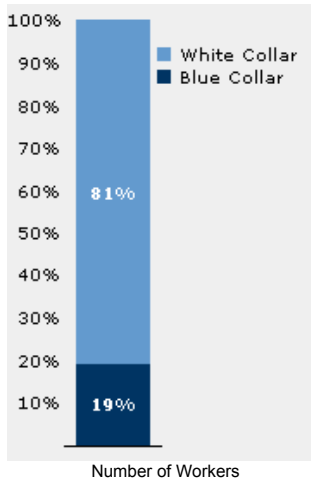

→ [TEMPERATURE \(degrees F\)](#)

→ [WEATHER RISK \(FAQ\)](#)

National Average

EMPLOYMENT & FINANCE (FAQ)

Workforce

Income by dollar range (Median Income: \$68,784)

➔ CRIME (FAQ)

The Crime Index suggests the risk of certain types of crime occurring in this community as compared to the national average. The national average for each type of crime equals a score of 100, so a score of 200 would represent twice the risk as the national average, and a score of 50 would represent half the risk of the national average.