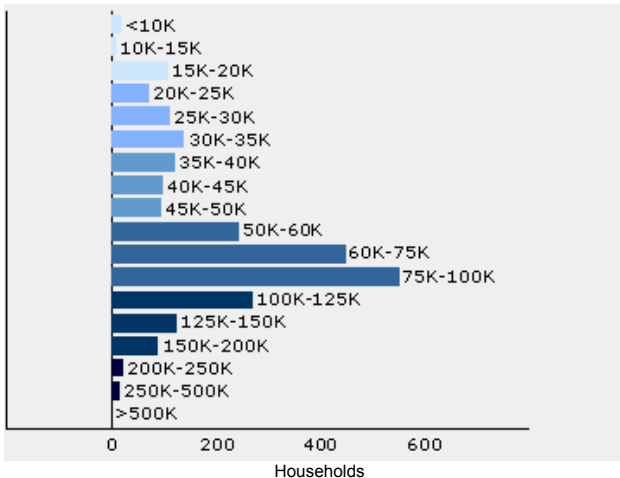

→ CLIMATE AND WEATHER

The average high and low temperature chart below serves as a useful measure of climate. Weather Risk suggests the risk of certain weather events occurring in this community as compared to the national average. The national average for each type of event equals a score of 100, so a score of 200 would represent twice the risk as the national average, and a score of 50 would represent half the risk of the national average.

→ [TEMPERATURE \(degrees F\)](#)

→ [WEATHER RISK \(FAQ\)](#)

National Average

EMPLOYMENT & FINANCE (FAQ)

Workforce

Income by dollar range (Median Income: \$68,784)

➔ CRIME (FAQ)

The Crime Index suggests the risk of certain types of crime occurring in this community as compared to the national average. The national average for each type of crime equals a score of 100, so a score of 200 would represent twice the risk as the national average, and a score of 50 would represent half the risk of the national average.

National Average