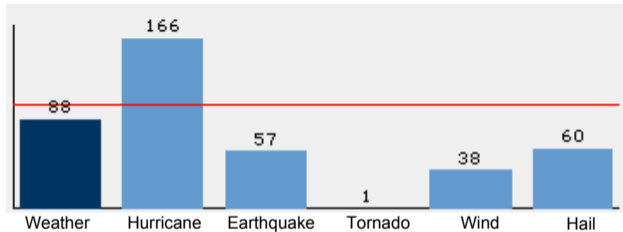

This report is a detailed community overview for **RICHMOND, RI.**

Includes Zip Codes: 02892, 02898.

POPULATION DEMOGRAPHICS (FAQ)

The population of the community broken down by age group. The numbers at the top of each bar indicate the number of people in the age bracket below.

→ CLIMATE AND WEATHER

The average high and low temperature chart below serves as a useful measure of climate. Weather Risk suggests the risk of certain weather events occurring in this community as compared to the national average. The national average for each type of event equals a score of 100, so a score of 200 would represent twice the risk as the national average, and a score of 50 would represent half the risk of the national average.

→ [TEMPERATURE \(degrees F\)](#)

→ [WEATHER RISK \(FAQ\)](#)

National Average

EMPLOYMENT & FINANCE (FAQ)

Workforce

Income by dollar range (Median Income: \$68,784)

➔ CRIME (FAQ)

The Crime Index suggests the risk of certain types of crime occurring in this community as compared to the national average. The national average for each type of crime equals a score of 100, so a score of 200 would represent twice the risk as the national average, and a score of 50 would represent half the risk of the national average.