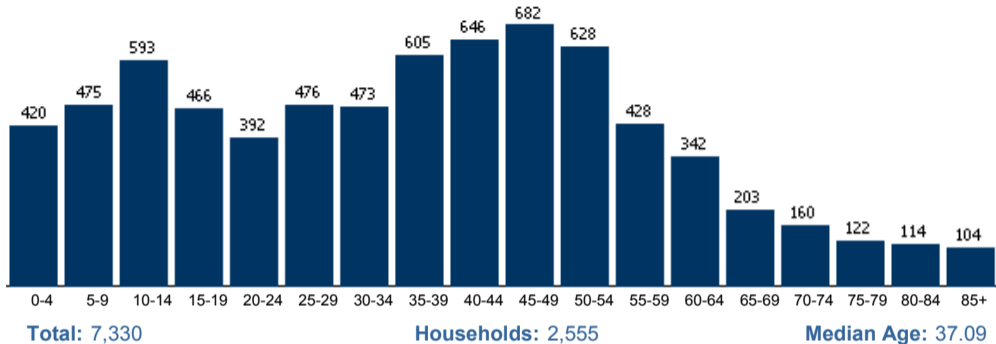

This report is a detailed community overview for **RICHMOND, RI.**

Includes Zip Codes: 02892, 02898.

POPULATION DEMOGRAPHICS (FAQ)

The population of the community broken down by age group. The numbers at the top of each bar indicate the number of people in the age bracket below.

→ CLIMATE AND WEATHER

The average high and low temperature chart below serves as a useful measure of climate. Weather Risk suggests the risk of certain weather events occurring in this community as compared to the national average. The national average for each type of event equals a score of 100, so a score of 200 would represent twice the risk as the national average, and a score of 50 would represent half the risk of the national average.

→ [TEMPERATURE \(degrees F\)](#)

→ [WEATHER RISK \(FAQ\)](#)

National Average

EMPLOYMENT & FINANCE (FAQ)

Workforce

Income by dollar range (Median Income: \$68,784)

➔ CRIME (FAQ)

The Crime Index suggests the risk of certain types of crime occurring in this community as compared to the national average. The national average for each type of crime equals a score of 100, so a score of 200 would represent twice the risk as the national average, and a score of 50 would represent half the risk of the national average.