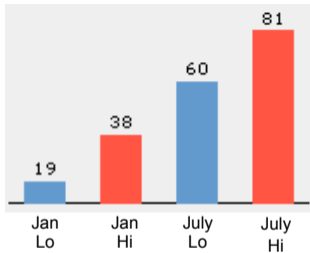

This report is a detailed community overview for **RICHMOND, RI.**

Includes Zip Codes: 02892, 02898.

POPULATION DEMOGRAPHICS (FAQ)

The population of the community broken down by age group. The numbers at the top of each bar indicate the number of people in the age bracket below.

→ CLIMATE AND WEATHER

The average high and low temperature chart below serves as a useful measure of climate. Weather Risk suggests the risk of certain weather events occurring in this community as compared to the national average. The national average for each type of event equals a score of 100, so a score of 200 would represent twice the risk as the national average, and a score of 50 would represent half the risk of the national average.

→ [TEMPERATURE \(degrees F\)](#)

→ [WEATHER RISK \(FAQ\)](#)

National Average

EMPLOYMENT & FINANCE (FAQ)

Workforce

Income by dollar range (Median Income: \$68,784)

➔ CRIME (FAQ)

The Crime Index suggests the risk of certain types of crime occurring in this community as compared to the national average. The national average for each type of crime equals a score of 100, so a score of 200 would represent twice the risk as the national average, and a score of 50 would represent half the risk of the national average.