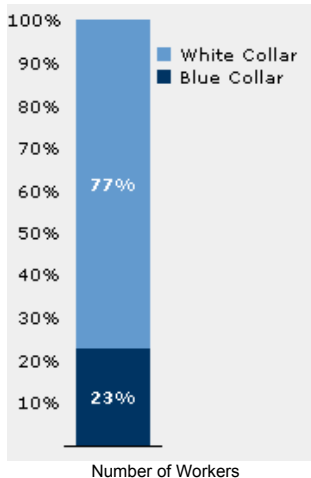

CRIME (FAQ)

The Crime Index suggests the risk of certain types of crime occurring in this community as compared to the national average. The national average for each type of crime equals a score of 100, so a score of 200 would represent twice the risk as the national average, and a score of 50 would represent half the risk of the national average.

National Average