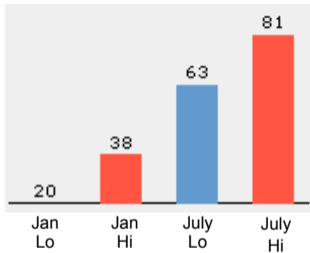

EMPLOYMENT & FINANCE (FAQ)

Workforce

Income by dollar range (Median Income: $64,374)