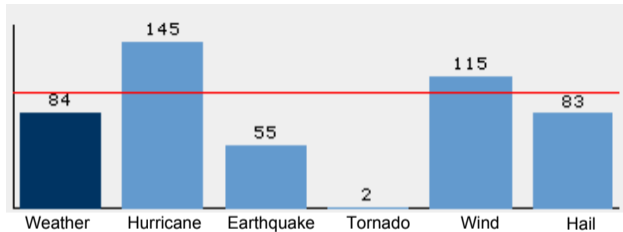

EMPLOYMENT & FINANCE (FAQ)

Workforce

Income by dollar range (Median Income: $64,374)