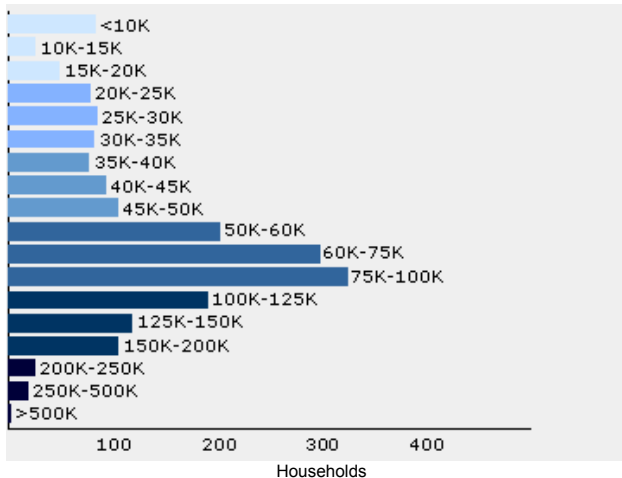

CRIME (FAQ)

The Crime Index suggests the risk of certain types of crime occurring in this community as compared to the national average. The national average for each type of crime equals a score of 100, so a score of 200 would represent twice the risk as the national average, and a score of 50 would represent half the risk of the national average.

National Average