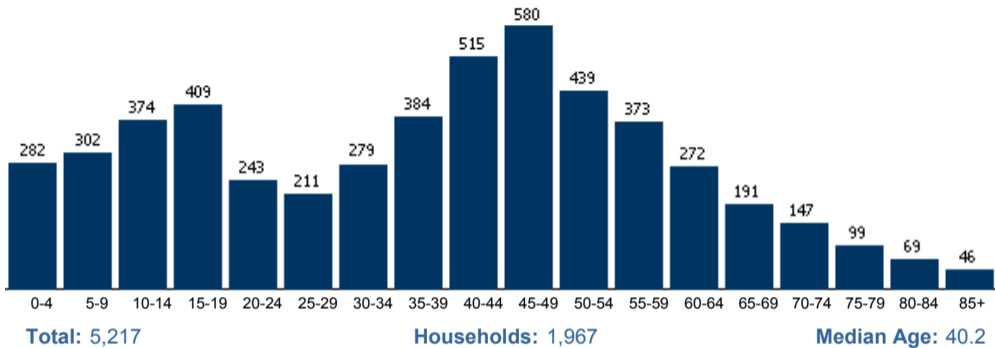

## **POPULATION DEMOGRAPHICS (FAQ)**

The population of the community broken down by age group. The numbers at the top of each bar indicate the number of people in the age bracket below.

## → CLIMATE AND WEATHER

The average high and low temperature chart below serves as a useful measure of climate. Weather Risk suggests the risk of certain weather events occurring in this community as compared to the national average. The national average for each type of event equals a score of 100, so a score of 200 would represent twice the risk as the national average, and a score of 50 would represent half the risk of the national average.