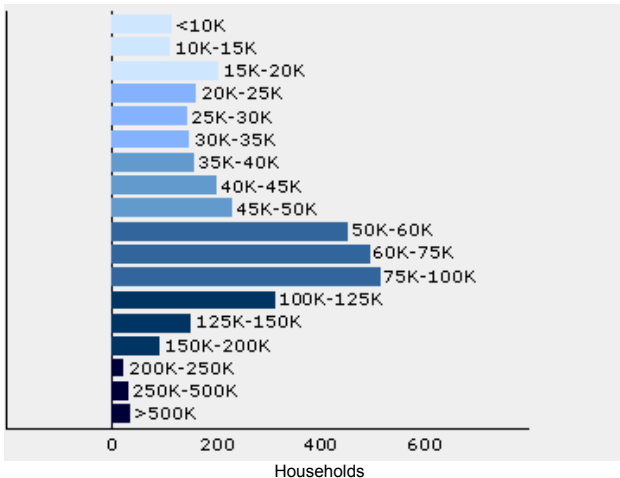

→ CLIMATE AND WEATHER

The average high and low temperature chart below serves as a useful measure of climate. Weather Risk suggests the risk of certain weather events occurring in this community as compared to the national average. The national average for each type of event equals a score of 100, so a score of 200 would represent twice the risk as the national average, and a score of 50 would represent half the risk of the national average.

→ **TEMPERATURE (degrees F)**

→ **WEATHER RISK (FAQ)**

National Average

EMPLOYMENT & FINANCE (FAQ)

Workforce

Income by dollar range (Median Income: \$56,600)

CRIME (FAQ)

The Crime Index suggests the risk of certain types of crime occurring in this community as compared to the national average. The national average for each type of crime equals a score of 100, so a score of 200 would represent twice the risk as the national average, and a score of 50 would represent half the risk of the national average.