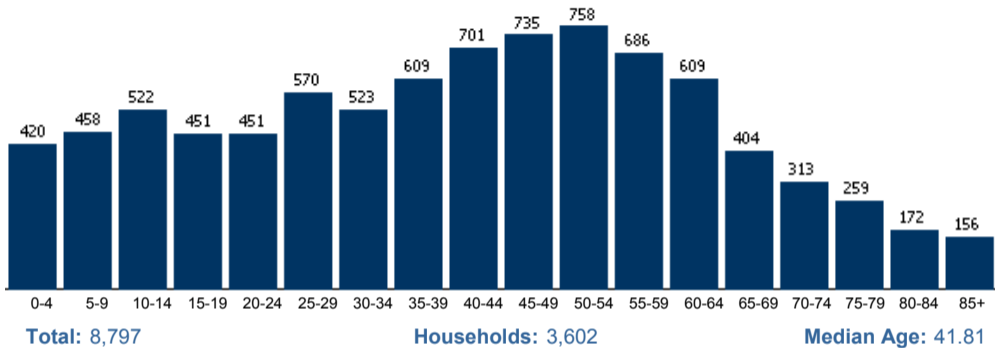

This report is a detailed community overview for **02813, CHARLESTOWN, RI.**

 **POPULATION DEMOGRAPHICS (FAQ)**

The population of the community broken down by age group. The numbers at the top of each bar indicate the number of people in the age bracket below.

→ CLIMATE AND WEATHER

The average high and low temperature chart below serves as a useful measure of climate. Weather Risk suggests the risk of certain weather events occurring in this community as compared to the national average. The national average for each type of event equals a score of 100, so a score of 200 would represent twice the risk as the national average, and a score of 50 would represent half the risk of the national average.

→ **TEMPERATURE (degrees F)**

→ **WEATHER RISK (FAQ)**

National Average

EMPLOYMENT & FINANCE (FAQ)

Workforce

Income by dollar range (Median Income: \$56,600)

CRIME (FAQ)

The Crime Index suggests the risk of certain types of crime occurring in this community as compared to the national average. The national average for each type of crime equals a score of 100, so a score of 200 would represent twice the risk as the national average, and a score of 50 would represent half the risk of the national average.