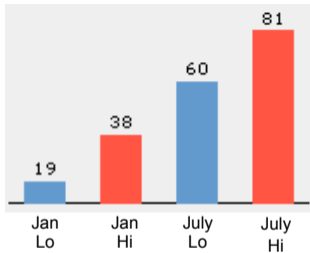

This report is a detailed community overview for **02813, CHARLESTOWN, RI.**

 **POPULATION DEMOGRAPHICS (FAQ)**

The population of the community broken down by age group. The numbers at the top of each bar indicate the number of people in the age bracket below.

→ CLIMATE AND WEATHER

The average high and low temperature chart below serves as a useful measure of climate. Weather Risk suggests the risk of certain weather events occurring in this community as compared to the national average. The national average for each type of event equals a score of 100, so a score of 200 would represent twice the risk as the national average, and a score of 50 would represent half the risk of the national average.

→ **TEMPERATURE (degrees F)**

→ **WEATHER RISK (FAQ)**

National Average

EMPLOYMENT & FINANCE (FAQ)

Workforce

Income by dollar range (Median Income: \$56,600)

CRIME (FAQ)

The Crime Index suggests the risk of certain types of crime occurring in this community as compared to the national average. The national average for each type of crime equals a score of 100, so a score of 200 would represent twice the risk as the national average, and a score of 50 would represent half the risk of the national average.