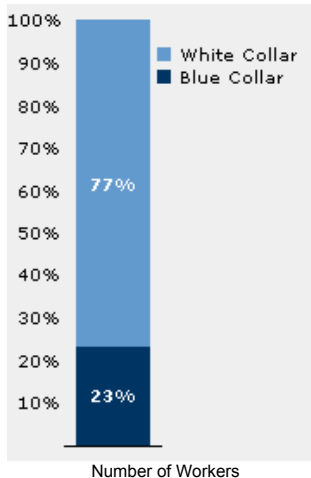

→ **TEMPERATURE (degrees F)**

→ **WEATHER RISK (FAQ)**

National Average

EMPLOYMENT & FINANCE (FAQ)

Workforce

Income by dollar range (Median Income: \$56,600)

CRIME (FAQ)

The Crime Index suggests the risk of certain types of crime occurring in this community as compared to the national average. The national average for each type of crime equals a score of 100, so a score of 200 would represent twice the risk as the national average, and a score of 50 would represent half the risk of the national average.