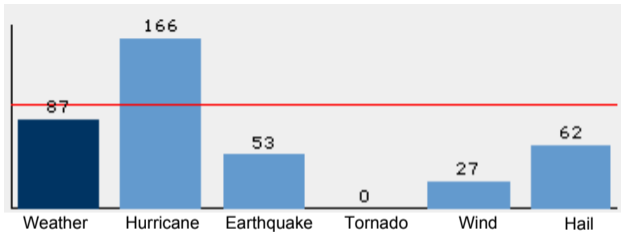

This report is a detailed community overview for **02813, CHARLESTOWN, RI.**

 **POPULATION DEMOGRAPHICS (FAQ)**

The population of the community broken down by age group. The numbers at the top of each bar indicate the number of people in the age bracket below.

→ CLIMATE AND WEATHER

The average high and low temperature chart below serves as a useful measure of climate. Weather Risk suggests the risk of certain weather events occurring in this community as compared to the national average. The national average for each type of event equals a score of 100, so a score of 200 would represent twice the risk as the national average, and a score of 50 would represent half the risk of the national average.

→ **TEMPERATURE (degrees F)**

→ **WEATHER RISK (FAQ)**

National Average

EMPLOYMENT & FINANCE (FAQ)

Workforce

Income by dollar range (Median Income: \$56,600)

CRIME (FAQ)

The Crime Index suggests the risk of certain types of crime occurring in this community as compared to the national average. The national average for each type of crime equals a score of 100, so a score of 200 would represent twice the risk as the national average, and a score of 50 would represent half the risk of the national average.